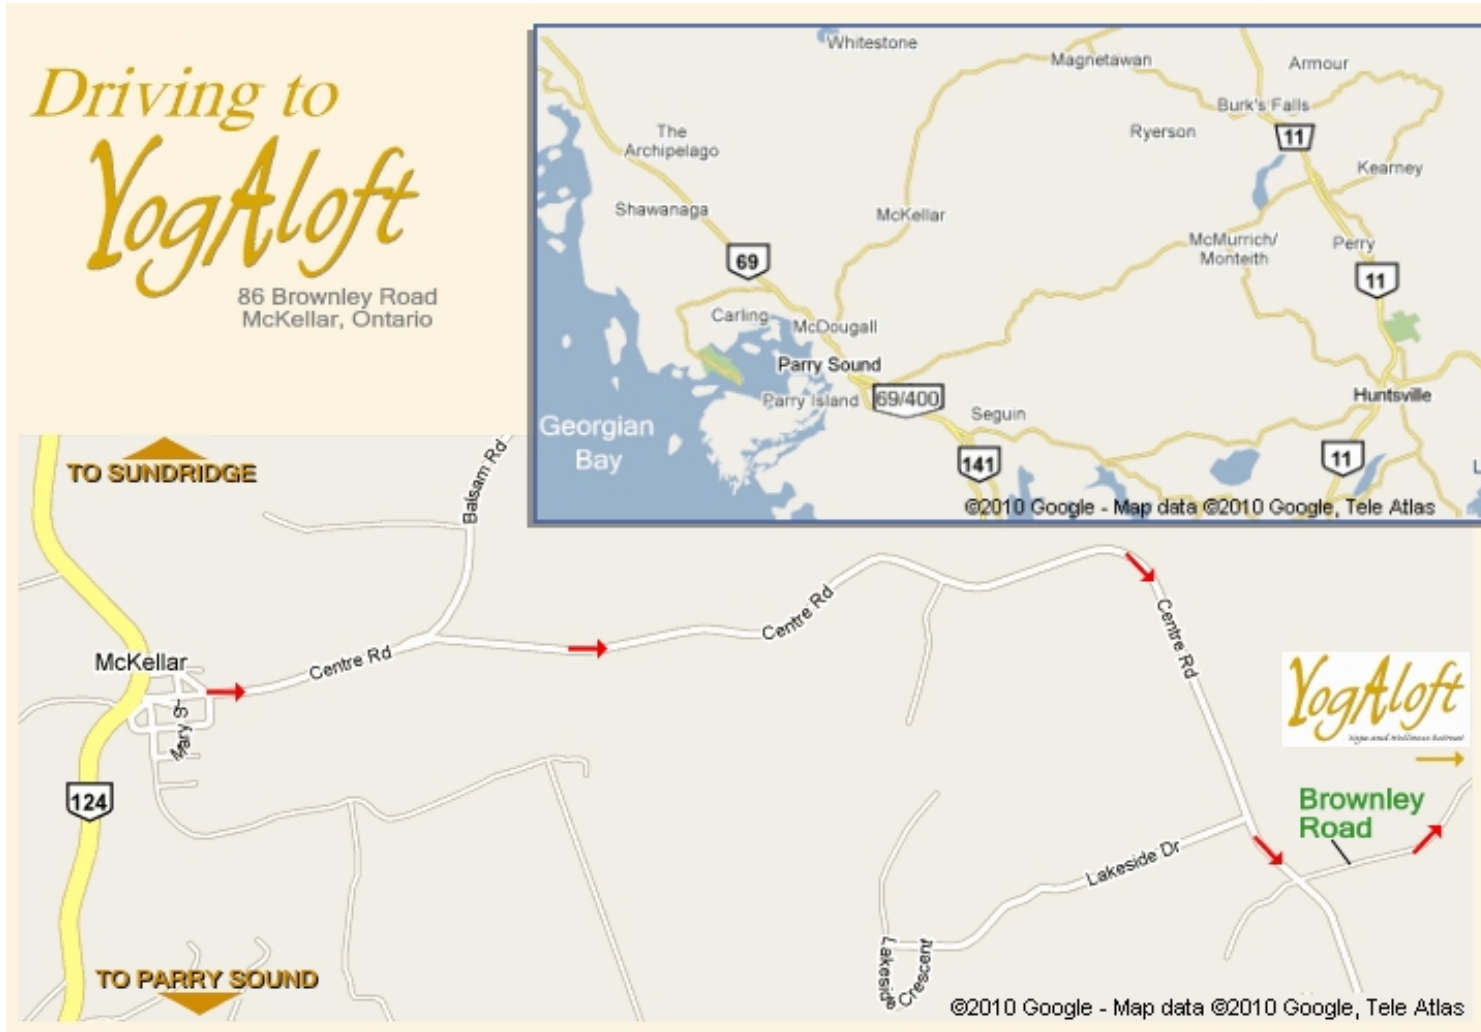

Join your hosts Steve Munro and Theresa Gregory

YogAloft Wellness Retreat

YogAloft is located on 165 acres of pristine sanctuary. YogAloft offers a peaceful atmosphere in which to

We are located 2 1/2 hours north of Toronto. Take Hwy. 400 just past Parry Sound to Hwy. 124 in the di